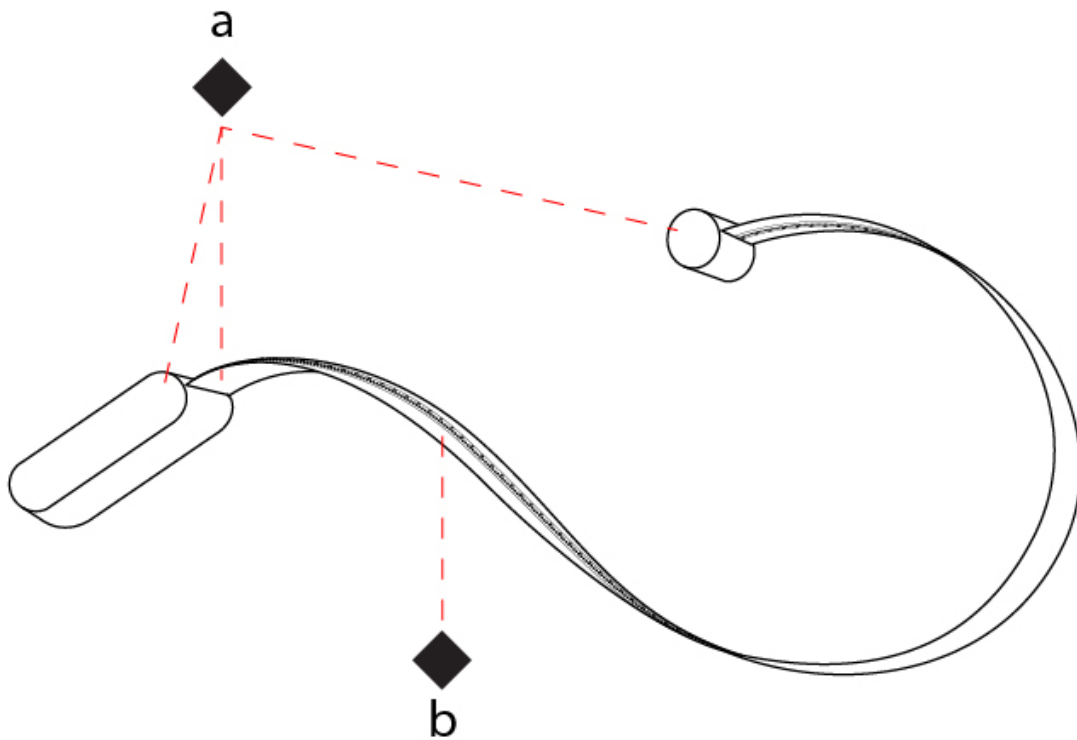

D32011-

PROJECT
TYPE
SPECIFIER
QUANTITY
DATE

D