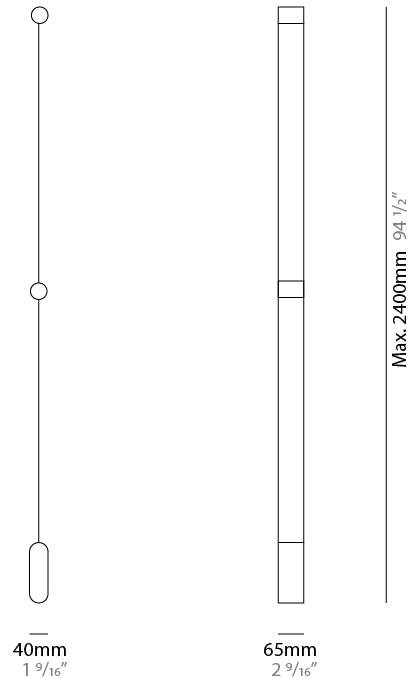

PROJECT	_____
TYPE	_____
SPECIFIER	_____
QUANTITY	_____
DATE	_____

1. To build a product code in our configurator select the specify button on the base model # product page
2. To build a manual product code on this datasheet choose from the options listed below in blue font and add the suffix to the base model #

GENERAL

Series: Formala _____
Brand: Cini & Nils _____
Division: Design _____
Mounting Type: Surface _____
Mounting Location: Wall _____
Subcategory: Wall Effect _____

PHYSICAL

Shape: Curves _____
Length (mm): 2400 _____
Length (in): 94 1/2 _____
Width (mm): 40 _____
Width (in): 1 9/16 _____
Extension (mm): 65 _____
Extension (in): 2 9/16 _____
Light Distribution: Indirect _____
Fixture Finish: [SSB / SSW](#) _____
Fixture Material: Steel / Technopolymers _____

ELECTRICAL

Lamp Type: LED _____
Total Output Wattage (W): 48 _____
Dimming: Phase Dimming (120Vac Only) _____
Driver Included: Yes _____
Driver Location: Integrated _____
Driver Type: Constant Voltage - 120Vac _____
Driver Class: Class 2 _____
Input Voltage (V): 120 _____
Output Voltage (V): 24 _____
Upon Request: Remote: 0-10Vdc dimming / Non-dimming 120/277Vac _____

LED

Number of LEDs: 2 strips _____
Color Temperature (°K): 2700 _____
Nominal Lumen (lm): 4400 _____
CRI: >80 CRI _____
Lamp Life (hrs): 50000 _____

OPTICAL

RATINGS AND CERTIFICATIONS

Certified By: Certified for North American Standards _____
IP rating: IP20 _____